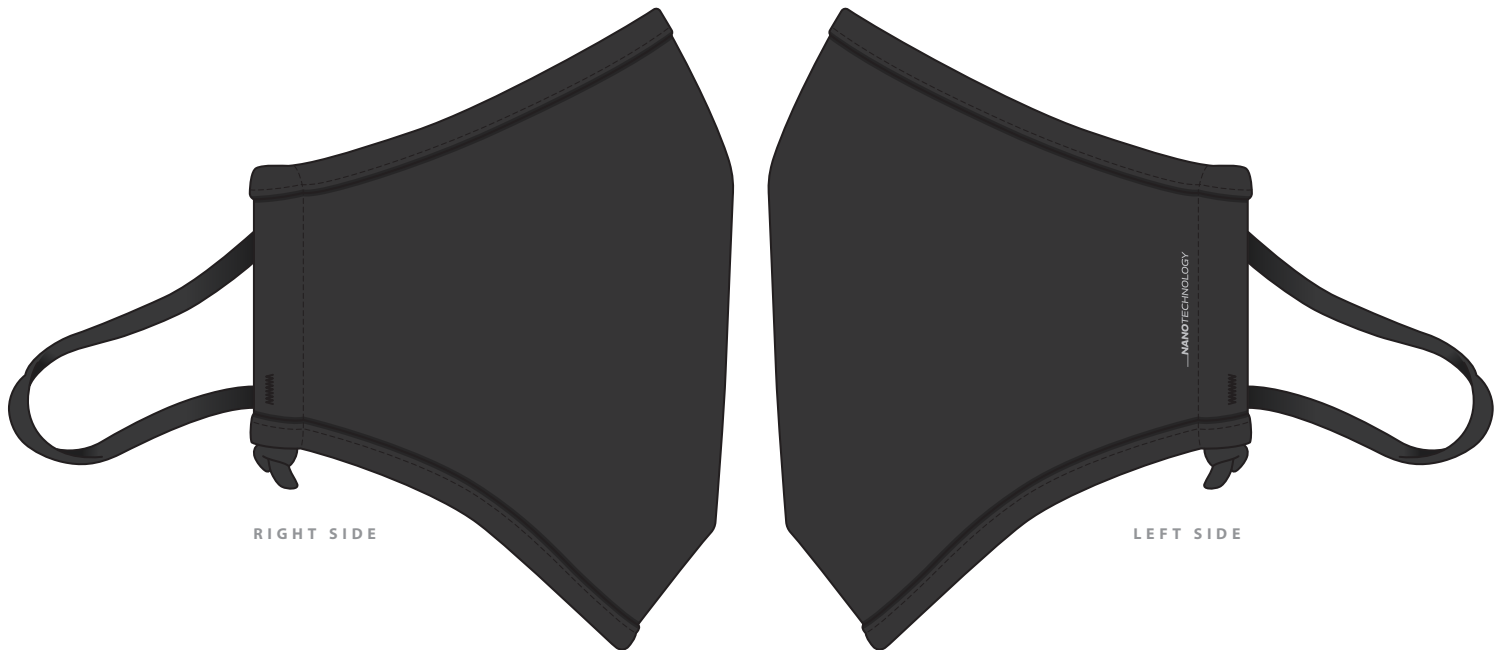

# CMK-3

FRONT

RIGHT SIDE

LEFT SIDE

---

COLOUR

# CMK-3

**NOTE:**

The maximum decoration area is a guide only and is greatly dependant on the logo shape.